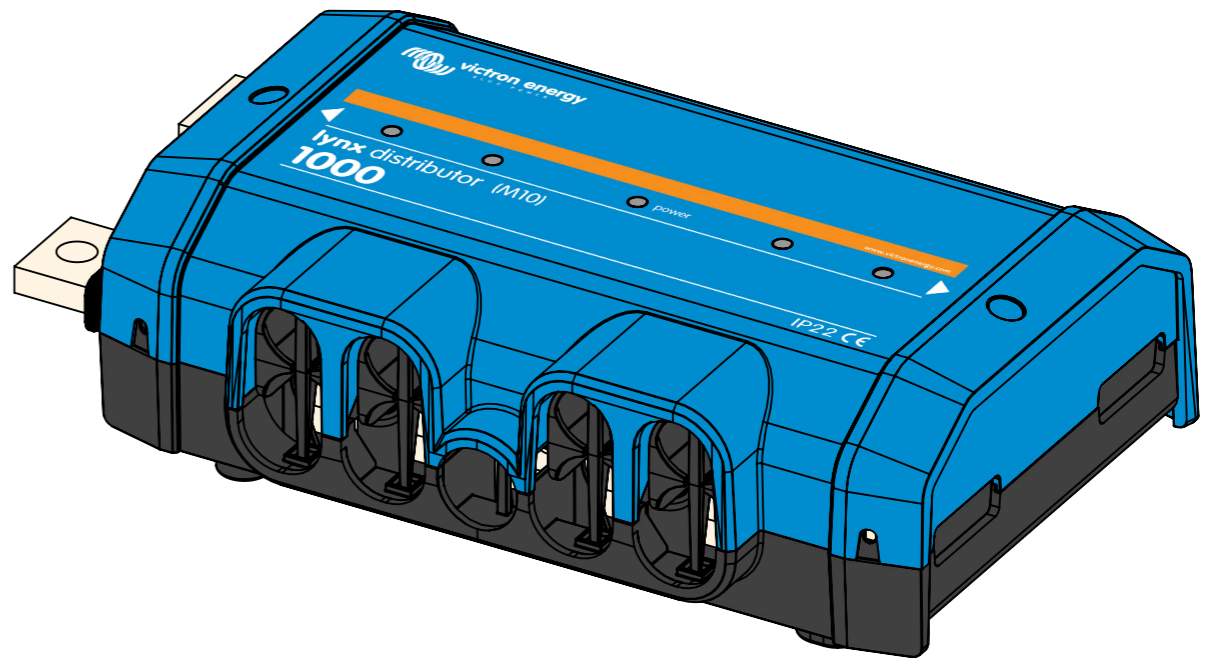

DETAIL A
SCALE 1:1

DETAIL B
SCALE 1:1

Dimensions in mm

victron energy
BLUE POWER